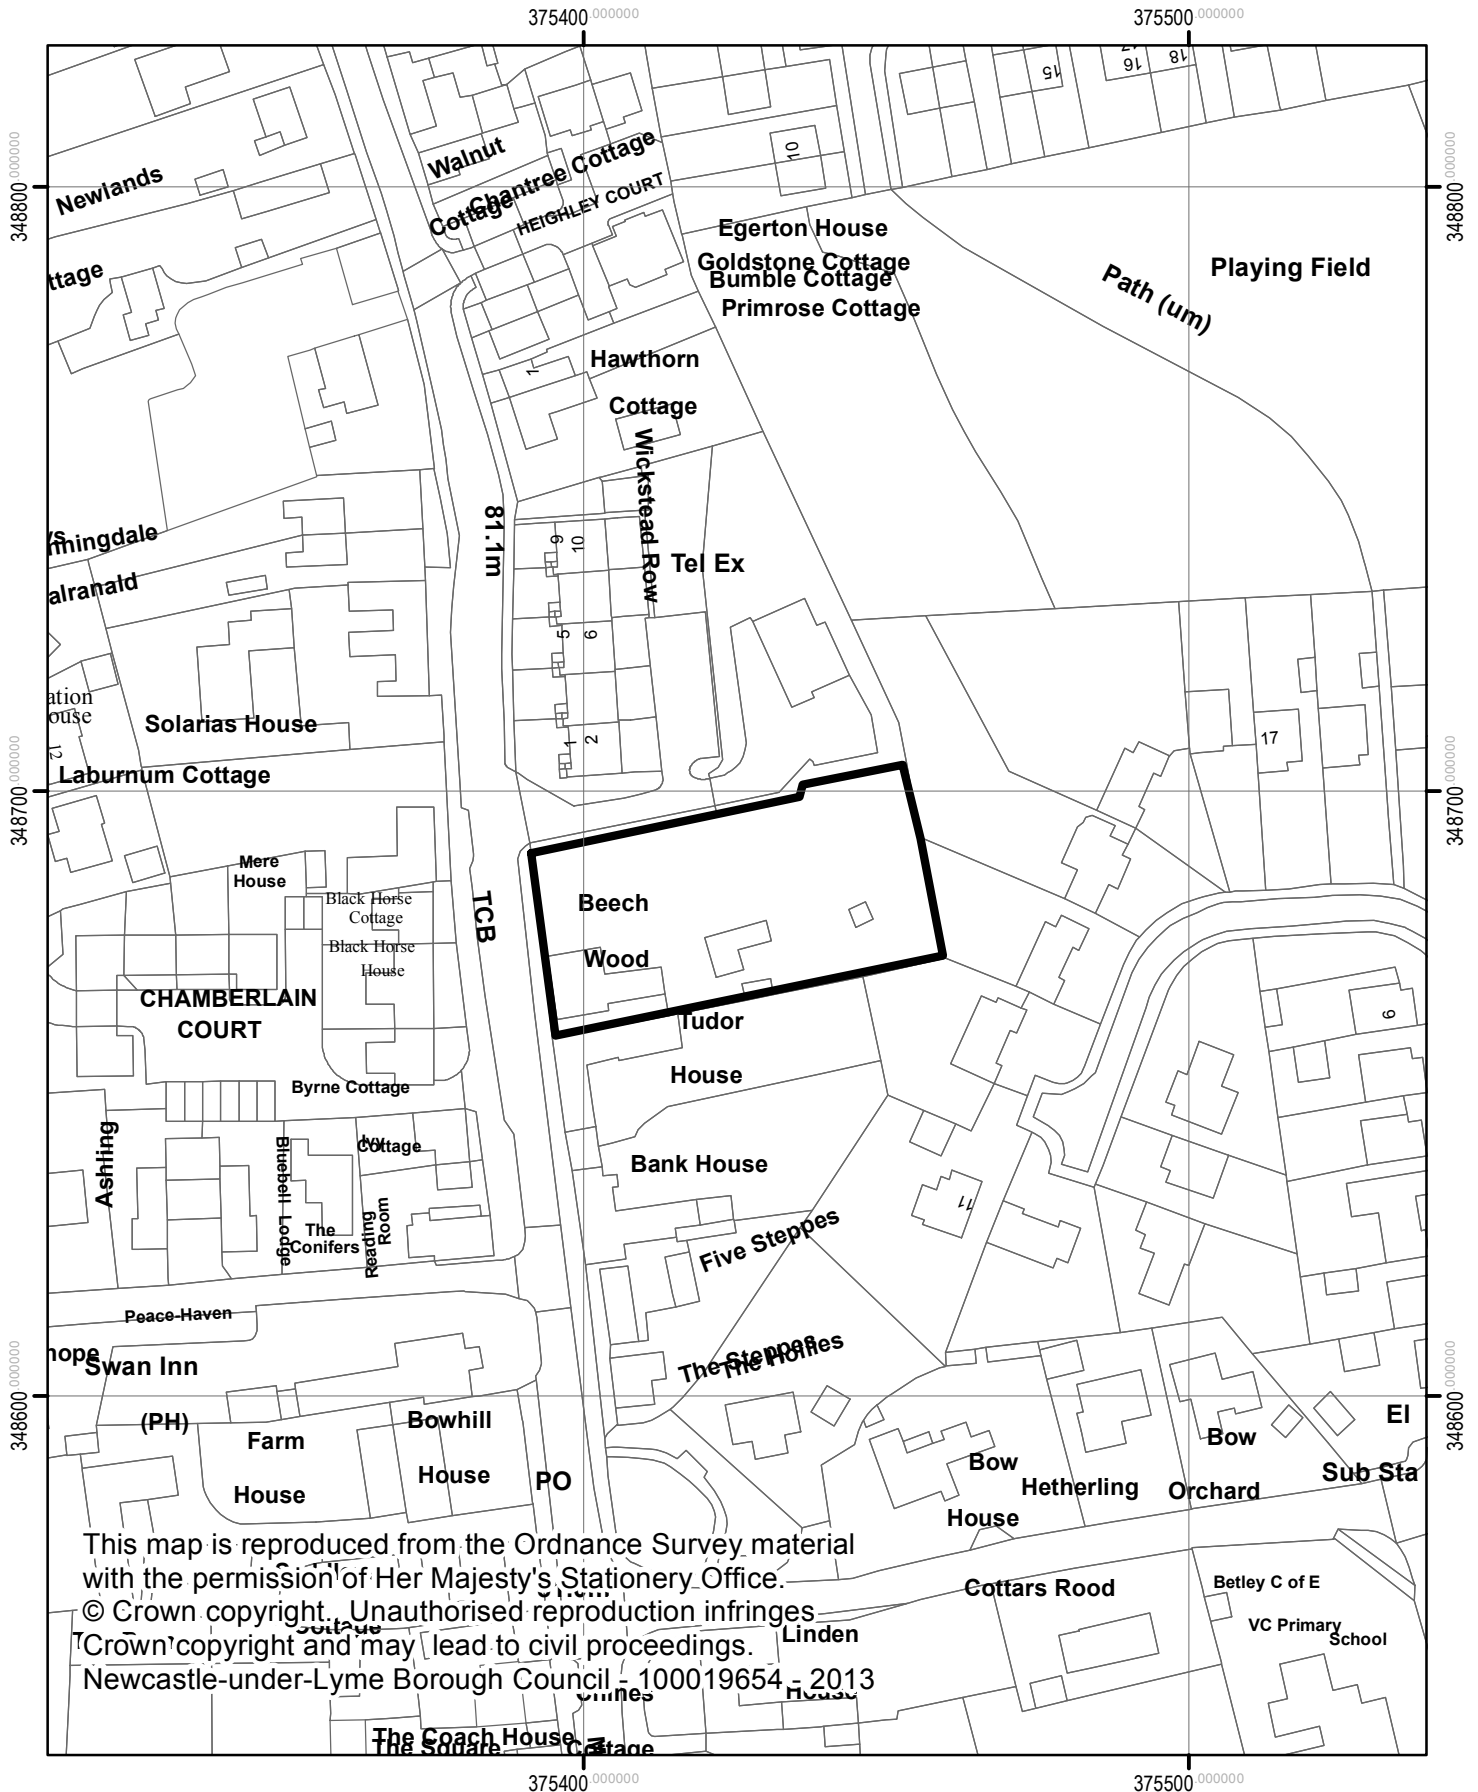

14/00814/FUL & 14/00969/LBC
Beech Wood, Main Road, Betley
Crewe CW3 9AB

NEWCASTLE-UNDER-LYME
 BOROUGH COUNCIL

This map is reproduced from the Ordnance Survey material with the permission of Her Majesty's Stationery Office.
 © Crown copyright. Unauthorised reproduction infringes Crown copyright and may lead to civil proceedings.
 Newcastle-under-Lyme Borough Council - 100019654 - 2013